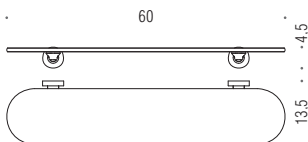

# BASIC

Design: Colombo Design

**B2701**  
Porta sapone  
Soap dish holder

**B2781**  
Porta sapone inamovibile  
Irremovable soap dish holder

**B2702**  
Porta bicchiere  
Glass holder

**B9332**  
Spandisapone (L 0,25)  
Soap dispenser

**B2716**  
Mensola  
Shelf

**B2731**  
Porta salvietta ad anello  
Ring towel holder

**B2712**  
Porta salvietta doppio a snodo  
Double bar towel holder

**B2713**  
Porta salvietta fisso  
Towel holder