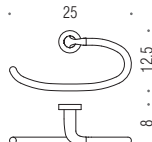

# BASIC

Design: Colombo Design

**B2701**  
Porta sapone  
Soap dish holder

**B2781**  
Porta sapone inamovibile  
Irremovable soap dish holder

**B2702**  
Porta bicchiere  
Glass holder

**B9332**  
Spandisapone (L 0,25)  
Soap dispenser

**B2716**  
Mensola  
Shelf

**B2731**  
Porta salvietta ad anello  
Ring towel holder

**B2712**  
Porta salvietta doppio a snodo  
Double bar towel holder

**B2713**  
Porta salvietta fisso  
Towel holder