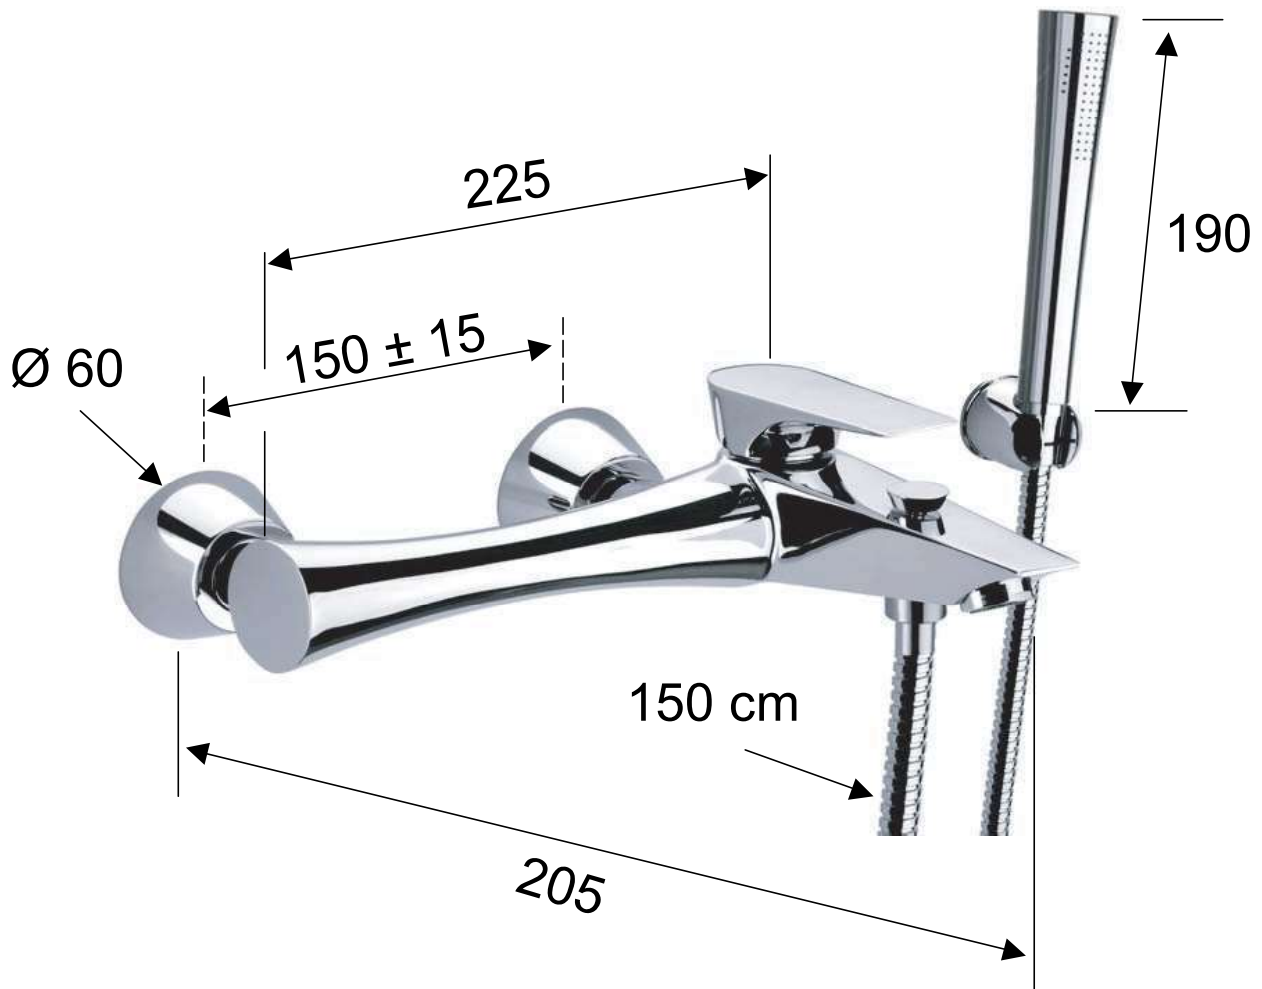

**DANIEL**

SCHEDA TECNICA TECHNICAL FEATURES

ART. COD.

**DV610**

**MATERIALI / MATERIALS**

OTTONE CROMATO / CHROME PLATED BRASS

**CROMATURA / CHROME PLATING**

UNI EN 248